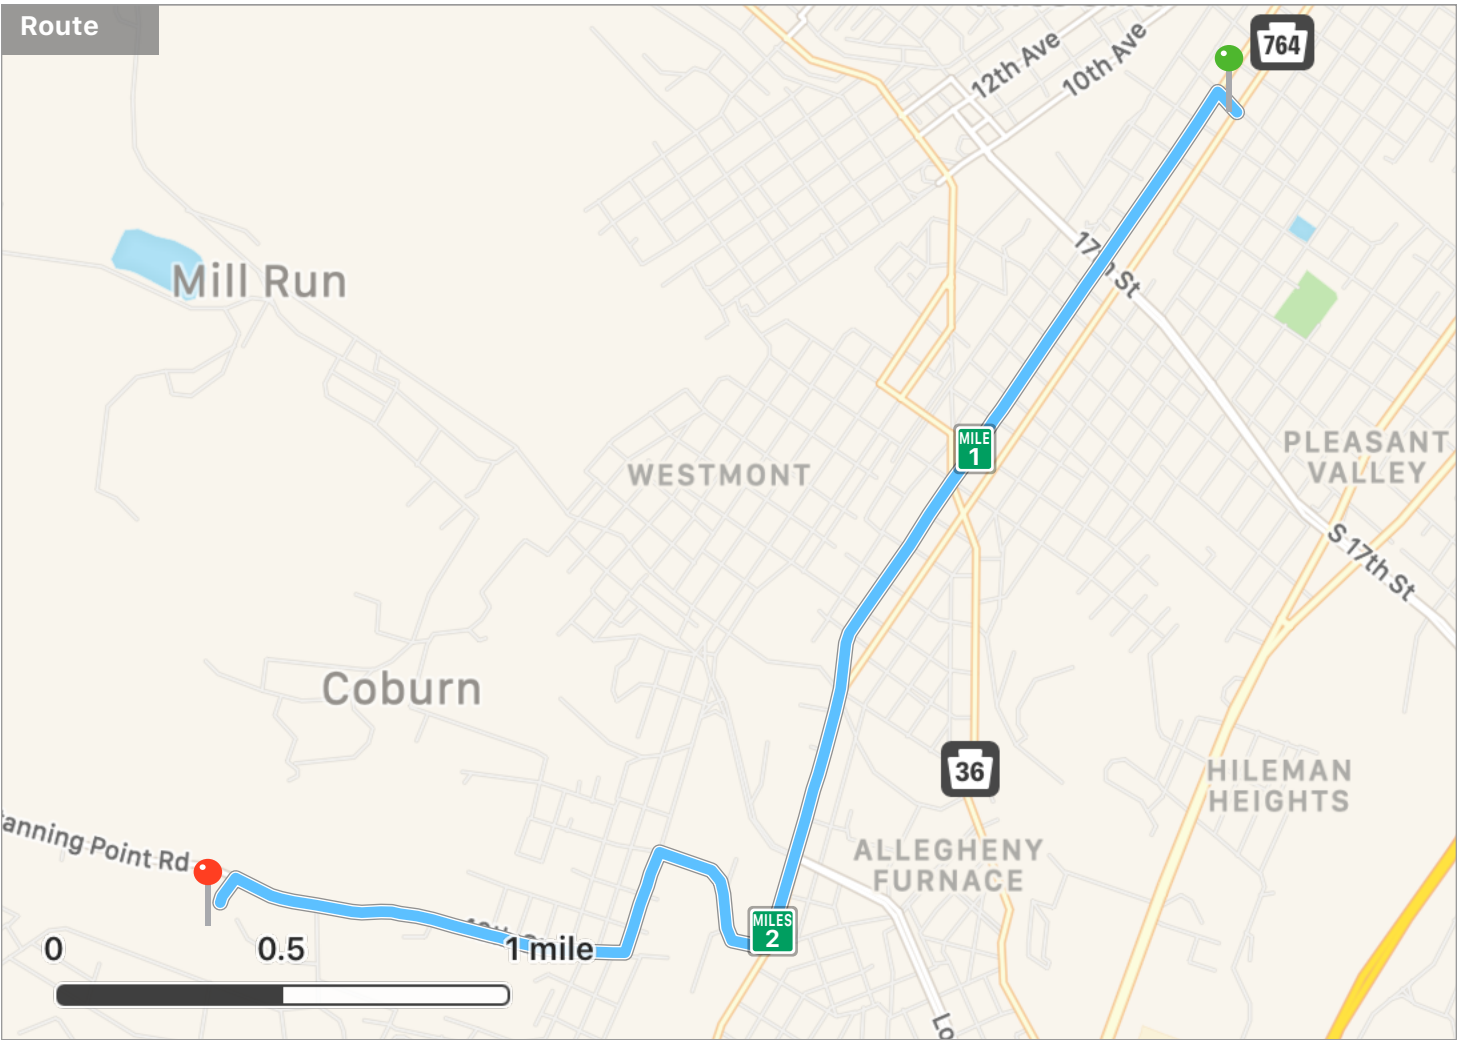

 1100 6th Ave to Leopold Park

3.7 miles, 11 min

 **1100 6th Ave to Leopold Park**

3.7 miles, 11 min

Start

1100 6th Ave

MILES
0

60 feet

Turn left onto 11th St

MILES
0.01

300 feet

Turn left onto 7th Ave

MILES
0.07

2.1 miles

Turn right onto Burgoon Rd

MILES
2.19

0.4 miles

Turn left onto Beale Ave

MILES
2.56

0.2 miles

Turn right onto 40th St

MILES
2.79

0.9 miles

Turn left

MILES
3.66

350 feet

Arrive at the destination